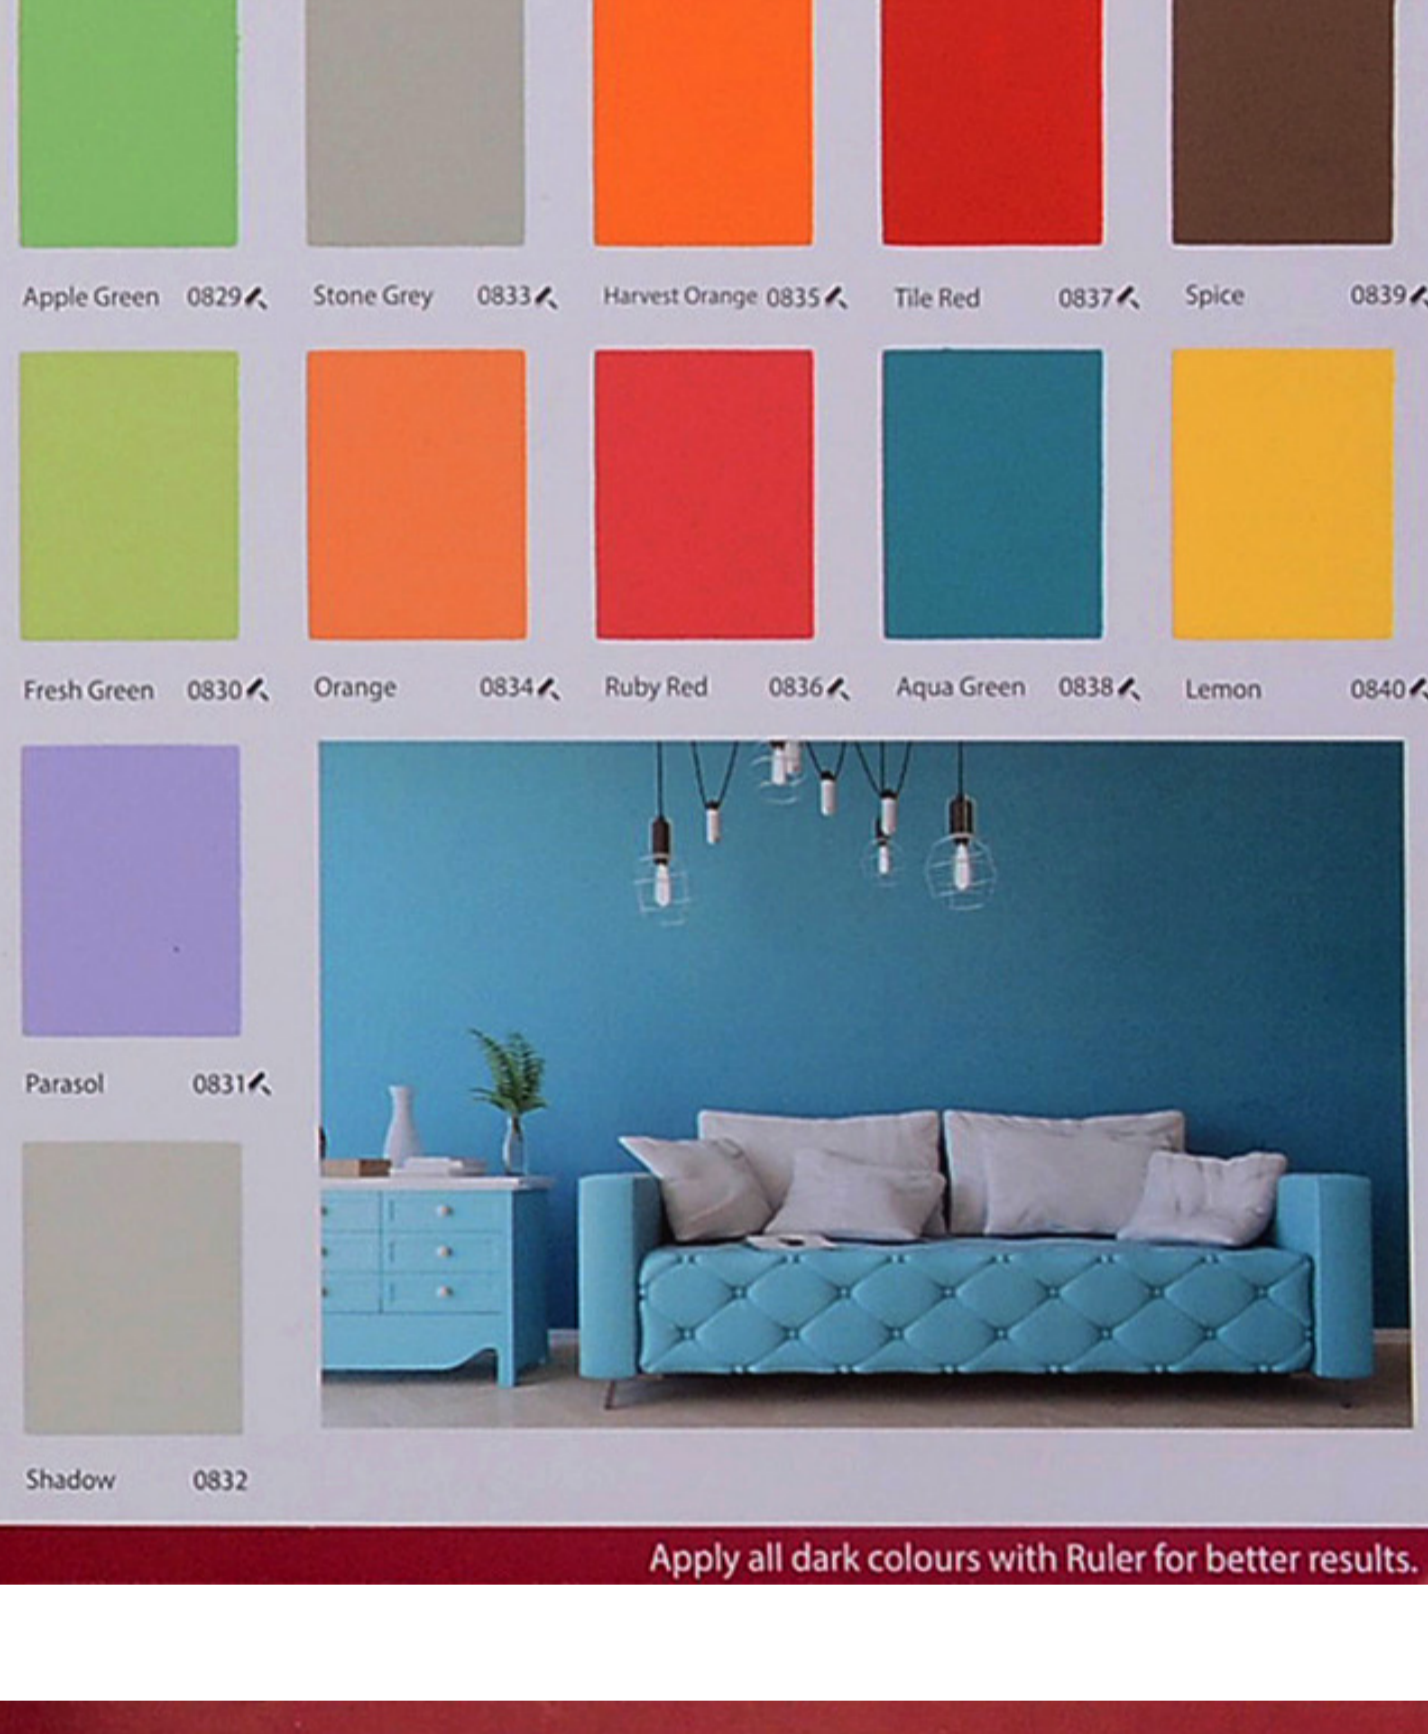

Apply all dark colours with Ruler for better results.