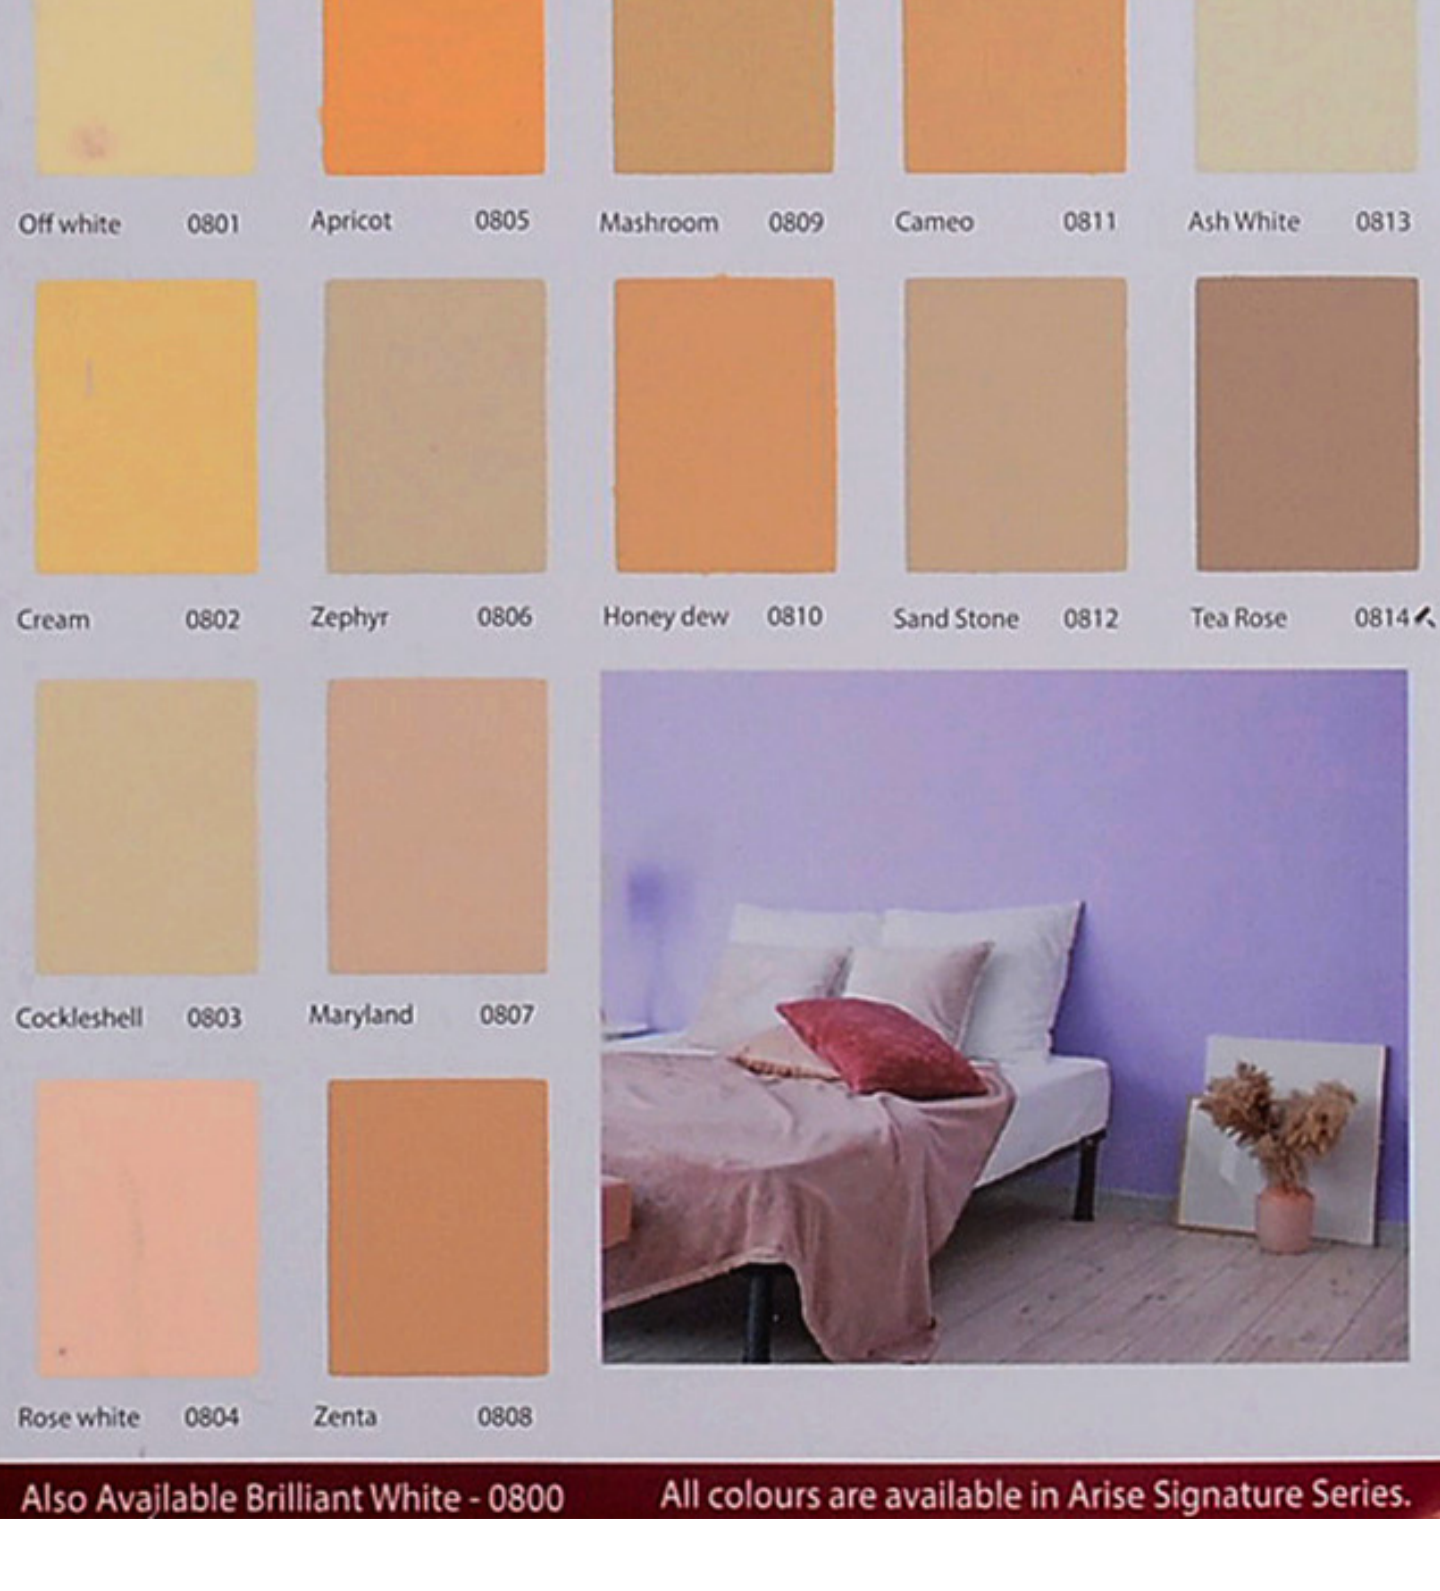

Interior Walls & Ceilings

Also Available Brilliant White - 0800 | All colours are available in Arise Signature Series.